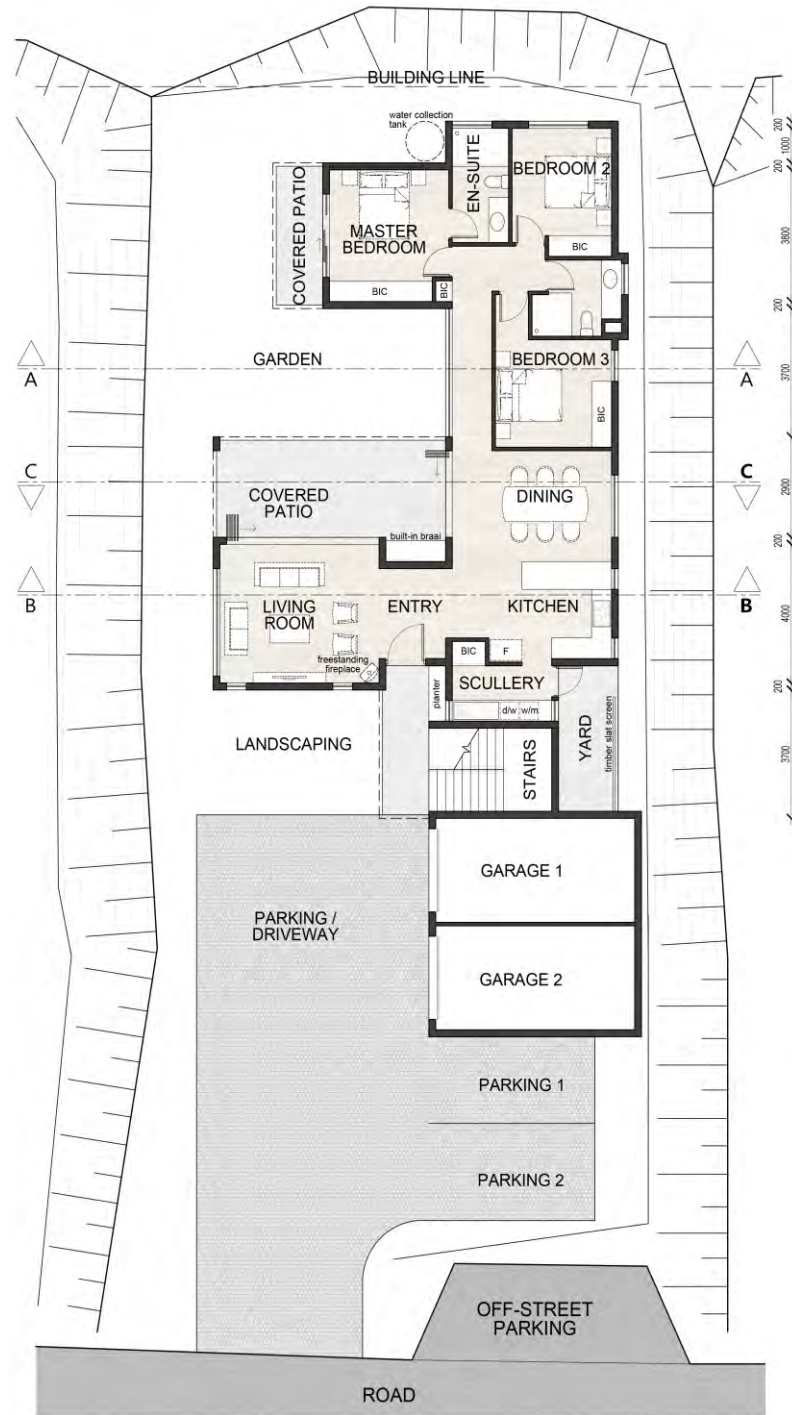

# CASSIA - 3 BEDROOM SIMPLEX APARTMENTS

GROUND FLOOR

FIRST FLOOR

SCALE 1:200

**AREA SCHEDULE:**

UNIT AREA	132.2 m <sup>2</sup>
YARD	7.6 m <sup>2</sup>
PATIO 1 - Courtyard	21.5 m <sup>2</sup>
PATIO 1 - Bedroom	6.3 m <sup>2</sup>
STAIRS (& First Floor Walkway)	9.4 m <sup>2</sup>
GARAGE (2x Single)	40.3 m <sup>2</sup>